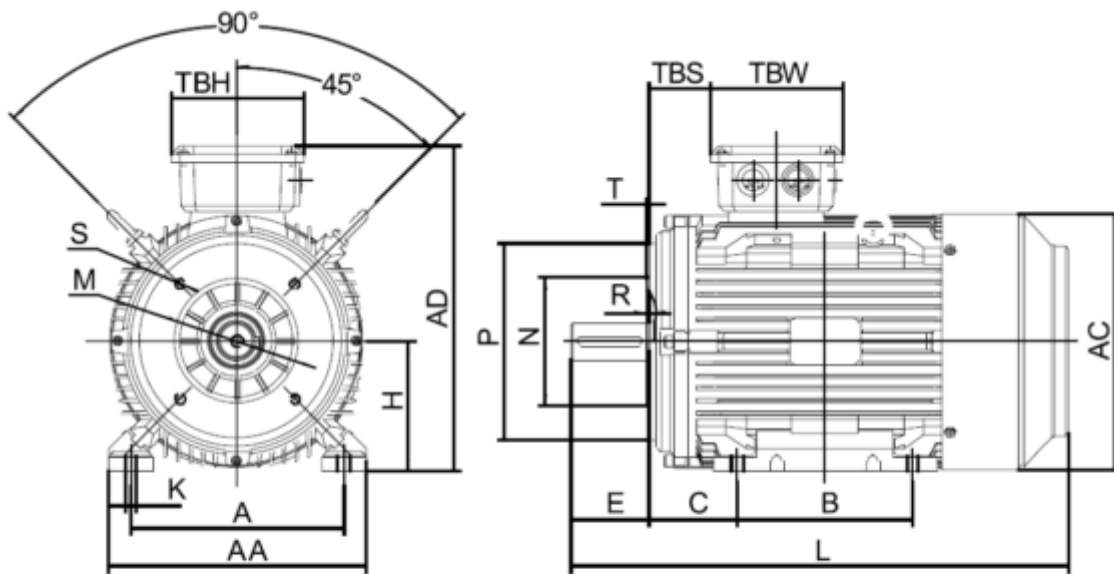

Data Sheet

Article number: 250300220416

Description: Kleedrive T3C 100L1-4 2.2KW 1400 rpm
3x230/400V 50HZ IP55 B34 Eff=86,7%

Measures

A = 160	F = 8	P = 160
AA = 203	G = 24	R = 0
AC = Ø199	H = 100	S = -
AD = 251	HD = 151	T = M8
B = 140	K = Ø12	TBH = 114
C = 63	L = 385	TBS = 76
D = Ø28	M = 130	TBW = 114
E = 60	N = 100	