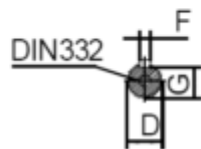

Data Sheet

Article number: 250300220416

Description: Kleedrive T3C 100L1-4 2.2KW 1400 rpm
3x230/400V 50HZ IP55 B34 Eff=86,7%

Measures

A = 160	F = 8	P = 160
AA = 203	G = 24	R = 0
AC = Ø199	H = 100	S = -
AD = 251	HD = 151	T = M8
B = 140	K = Ø12	TBH = 114
C = 63	L = 385	TBS = 76
D = Ø28	M = 130	TBW = 114
E = 60	N = 100	